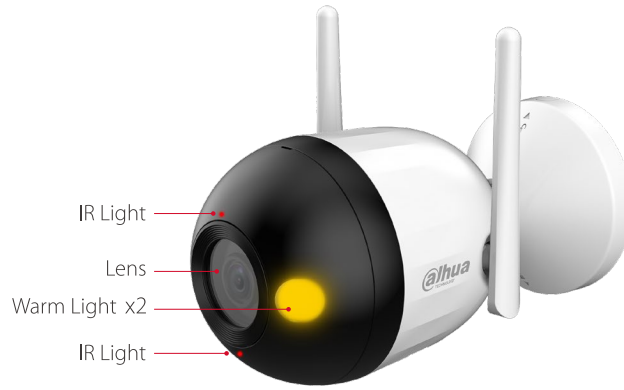

#### Micro SD Card

Low-cost storage

## Upgrade Your Experience with DMSS

Dahua Mobile Security Surveillance (DMSS) is a professional remote surveillance management platform that offers remote monitoring, device migration, and sharing. When connected to the internet, the platform provides real-time alerts to improve surveillance efficiency and grant flexibility in security management.