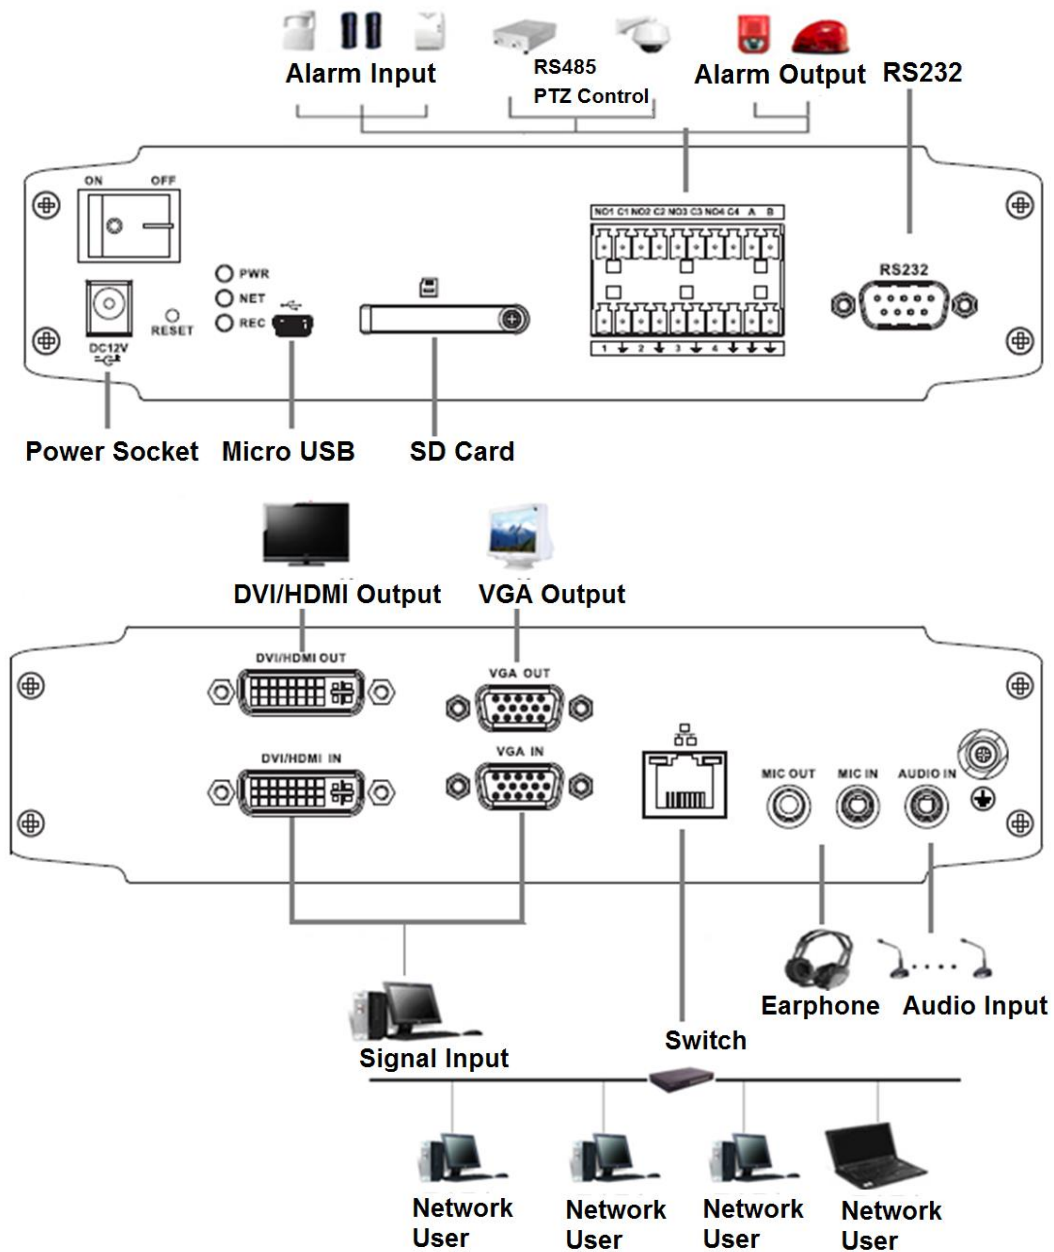

M70-D-0104DI-4K

System Connection