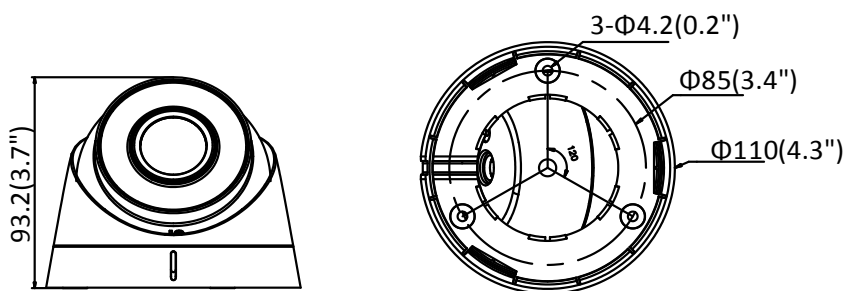

Network	
Alarm Trigger	Motion detection, video tampering, network disconnected, IP address conflict, illegal login, HDD error, HDD full
Network Storage	NAS (NFS,SMB/CIFS)
Protocols	TCP/IP, ICMP, HTTP, HTTPS, FTP, DHCP, DNS, DDNS, RTP, RTSP, RTCP, PPPoE, NTP, UPnP, SMTP, SNMP, IGMP, QoS, IPv6, UDP, Bonjour, 802.1x
General Function	Heartbeat, mirror, password protection, privacy mask, watermark, IP address filter
Firmware Version	V5.5.52
API	ONVIF(PROFILE S,PROFILE G), ISAPI
Simultaneous Live View	Up to 6 channels
User/Host	Up to 32 users 3 levels: Administrator, Operator and User
Client	iVMS-4200, Hik-Connect, iVMS-5200, iVMS-4500
Web Browser	IE8+, Chrome 31.0-44, Firefox 30.0-51, Safari 8.0+
Interface	
Communication Interface	1 RJ45 10M/100M self-adaptive Ethernet port
General	
Operating Conditions	-30 °C to +60 °C (-22 °F to +140 °F), Humidity 95% or less (non-condensing)
Power Supply	12 VDC ± 25% PoE: 802.3af, class 3
Power Consumption and Current	12 VDC, 0.5 A, max. 5 W PoE (802.3af, 36 to 57 V), 0.2 A to 0.1 A, max. 6.5 W
Protection Level	IP67
Material	Camera body: metal, bottom base: plastic
Dimensions	Camera: Ø 110 mm × 93.2 mm (4.3" × 3.7") With package: 150 mm × 150 mm × 141 mm (5.9" × 5.9" × 5.6")
Weight	Camera: approx. 400 g (0.9 lb.) With package: approx. 600 g (1.3 lb.)

Available Models:

DS-2CD3351G0-I (2.8/4/6 mm)

Dimensions

Unit:mm(inch)